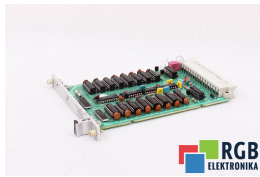

NEW EBE 234 EBE-234 EBE234 KM-LE234K MEMORY CARD KLOCKNER MOELLER

New KLOCKNER MOELLER EBE 234
 Tested and cleaned.
 24 months guarantee
 Dedicated courier
 Delivery across Europe even in 24h

TECHNICAL DATA

MANUFACTURER	KLOCKNER MOELLER
MODEL	EBE 234
CATEGORY	CPU Modules
WEIGHT [KG]	1.0
HEIGHT [CM]	3.0
LENGHT [CM]	14.0
WIDTH [CM]	21.0

24/7 SUPPORT AVAILABLE
[+48 71 750 09 78](tel:+48717500978)

WRITE TO US
info@rgbelektronika.pl

PRODUCTS FROM THE RGB ELEKTRONIKA OFFER:

HIGHEST QUALITY

Each product undergoes a specialized assessment, based on which we select the best quality equipment to guarantee their trouble-free operation. Thanks to this, you can be sure that the KLOCKNER MOELLER **EBE 234** device has been prepared with the greatest care.